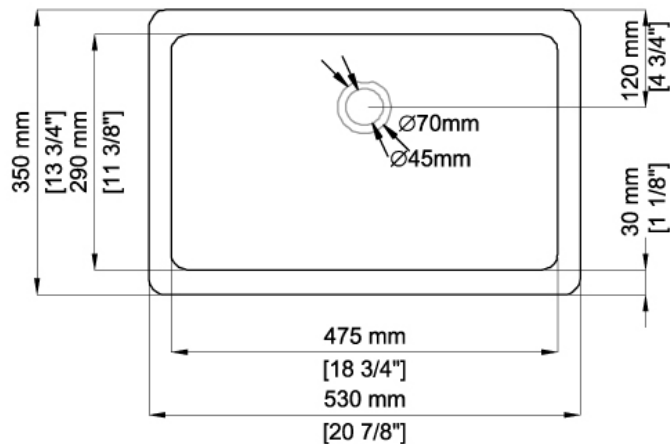

RIVA

NBSA-610A

FEATURES

- Vitreous China Lavatory Basin with Overflow
- Undermount installation

SUPPLIED COMPONENTS

- Vitreous lavatory basin
- Undermount clip installation kit
- Installation template

CODES AND STANDARDS