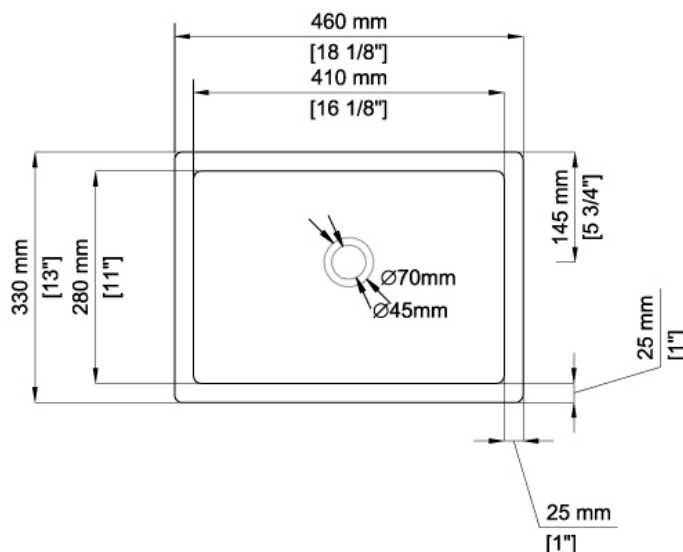

TREVI

NBSA-510A

FEATURES

- Vitreous China Lavatory Basin with Overflow
- Undermount installation

SUPPLIED COMPONENTS

- Vitreous lavatory basin
- Undermount clip installation kit
- Installation template

CODES AND STANDARDS