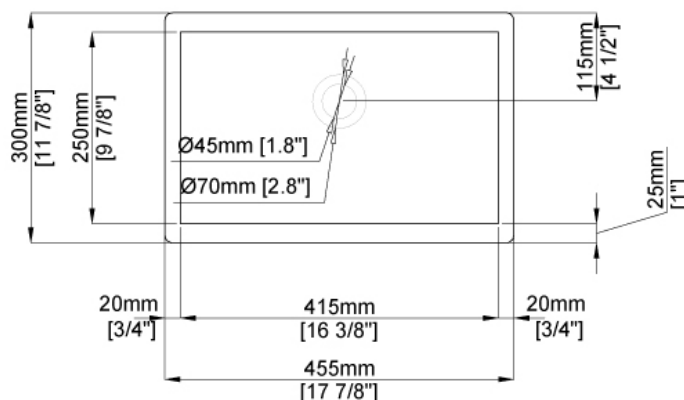

LODI

NBSA-420A

FEATURES

- Vitreous China Lavatory Basin with Overflow
- Undermount installation

SUPPLIED COMPONENTS

- Vitreous lavatory basin
- Undermount clip installation kit
- Installation template

CODES AND STANDARDS