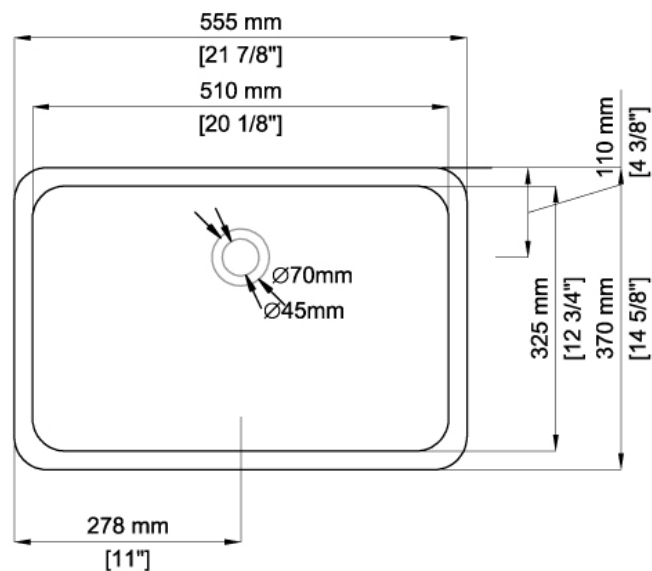

### FEATURES

- Vitreous China Lavatory Basin with Overflow
- Undermount installation

### SUPPLIED COMPONENTS

- Vitreous lavatory basin
- Undermount clip installation kit
- Installation template