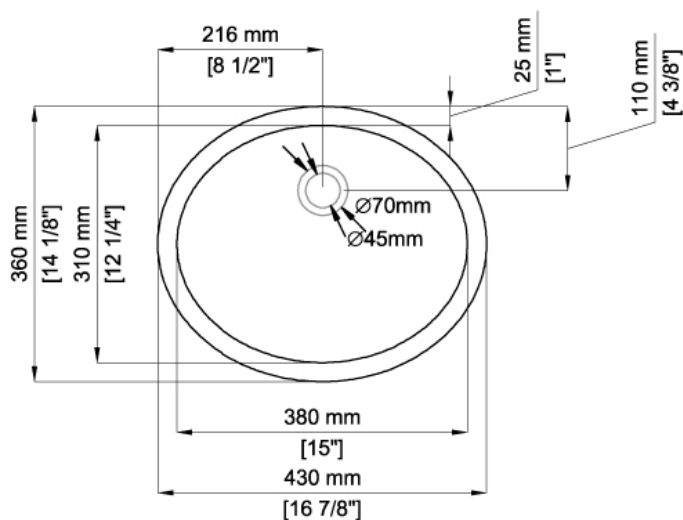

MEDA

NBSA-400

FEATURES

- Vitreous China Lavatory Basin with Overflow
- Undermount installation

SUPPLIED COMPONENTS

- Vitreous lavatory basin
- Undermount clip installation kit
- Installation template

CODES AND STANDARDS