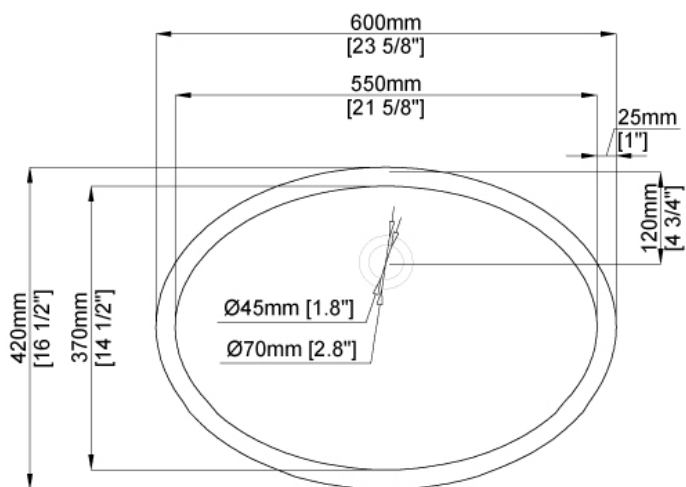

LANZO

NBSA-320A

FEATURES

- Vitreous China Lavatory Basin with Overflow
- Undermount installation

SUPPLIED COMPONENTS

- Vitreous lavatory basin
- Undermount clip installation kit
- Installation template

CODES AND STANDARDS