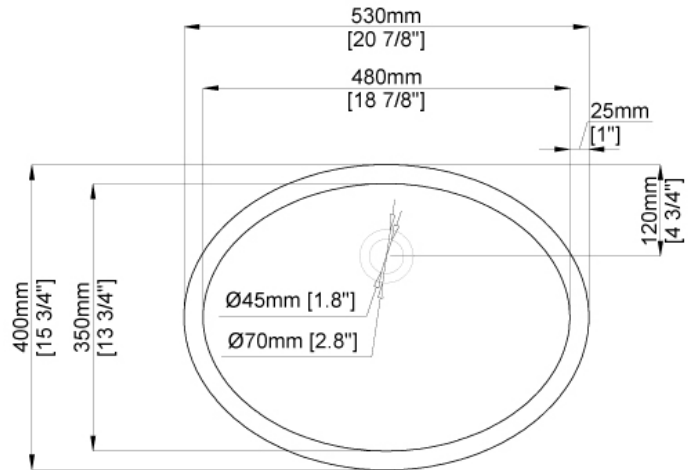

ORIO

NBSA-220A

FEATURES

- Vitreous China Lavatory Basin with Overflow
- Undermount installation

SUPPLIED COMPONENTS

- Vitreous lavatory basin
- Undermount clip installation kit
- Installation template

CODES AND STANDARDS

Meets or exceeds:

- ASME A112.19.2 / CSA B45.1
- ASME A112.19.14
- ADA compliant when barrier free
- cUPC