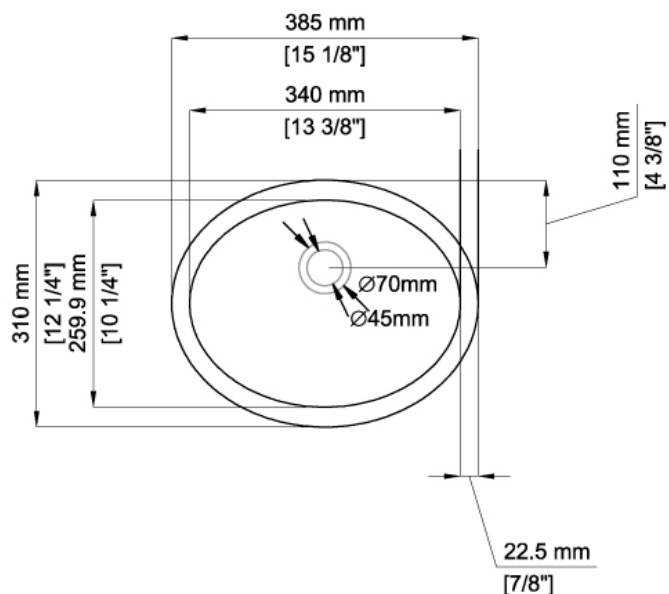

REA

NBSA-100

FEATURES

- Vitreous China Lavatory Basin with Overflow
- Undermount installation

SUPPLIED COMPONENTS

- Vitreous lavatory basin
- Undermount clip installation kit
- Installation template

CODES AND STANDARDS

Meets or exceeds:

- ASME A112.19.2 / CSA B45.1
- ASME A112.19.14
- ADA compliant when barrier free
- cUPC