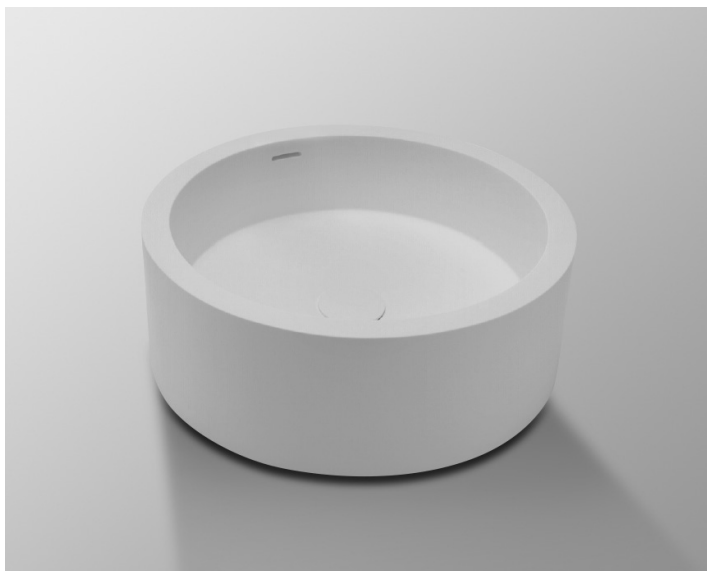

# ROUND

### FEATURES

- NellaMar™ Solid-Surface Cultured Stone
- Seamless one-piece design
- Matte Finish (gloss finish available)

### SUPPLIED COMPONENTS

- NellaMar™ solid-surface cultured stone basin
- NellaMar™ solid-surface waste cover
- Pop-up drain optional (not included)