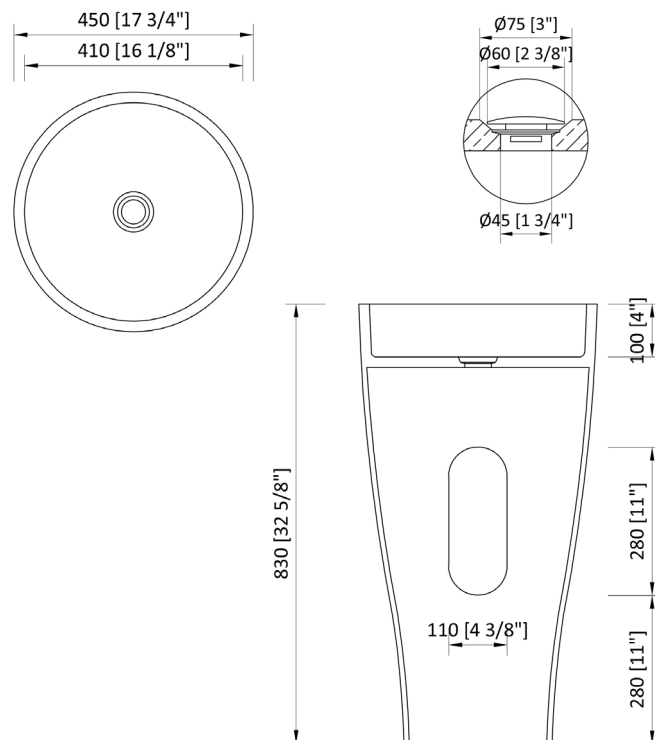

TAPI BIANCO

NBP-58544

FEATURES

- NellaMar™ Solid-Surface Cultured Stone
- Seamless one-piece design
- NellaMar™ solid-surface waste cover
- Integrated overflow slot
- Matte Finish (gloss finish available)

SUPPLIED COMPONENTS

- NellaMar™ solid-surface cultured stone basin
- NellaMar™ solid-surface waste cover
- Pop-up drain optional (not included)

AVAILABLE FINISHES

- Matte
- High-gloss

CODES AND STANDARDS

Meets or exceeds: