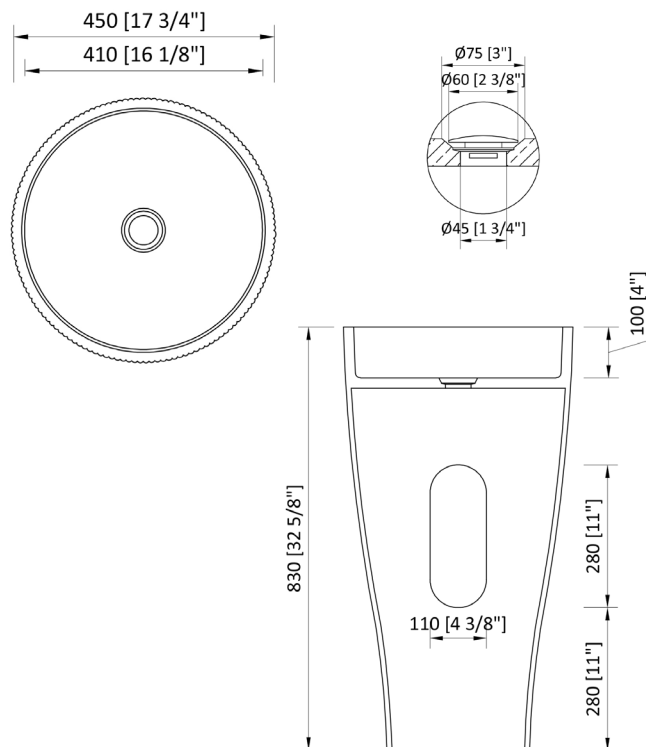

TAPI NERO

NBP-18544

FEATURES

- NellaMar™ Solid-Surface Cultured Stone
- Seamless one-piece design
- NellaMar™ solid-surface waste cover
- Integrated overflow slot
- Matte Finish (gloss finish available)

SUPPLIED COMPONENTS

- NellaMar™ solid-surface cultured stone basin
- NellaMar™ solid-surface waste cover
- Pop-up drain optional (not included)

AVAILABLE FINISHES

- Matte
- High-gloss

CODES AND STANDARDS

Meets or exceeds:

- IAPMO-ANSI Z124.1
- IAPMO-ANSI Z124.3
- CSA B45.0-CSA B45.4
- cUPC