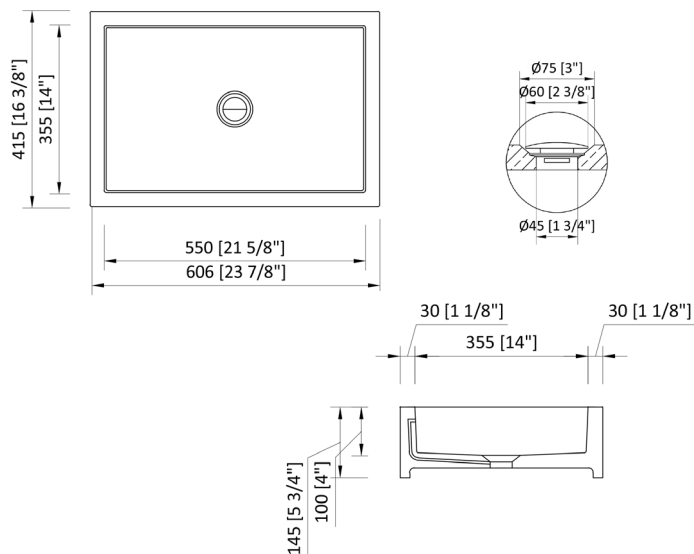

SIMPLE 4+

NBP-14163

FEATURES

- NellaMar™ Solid-Surface Cultured Stone
- Seamless one-piece design
- Matte Finish (gloss finish available)

CODES AND STANDARDS

Meets or exceeds:

- IAPMO-ANSI Z124.1
- IAPMO-ANSI Z124.3
- CSA B45.0-CSA B45.4

SUPPLIED COMPONENTS

- NellaMar™ solid-surface cultured stone basin
- NellaMar™ solid-surface waste cover
- Pop-up drain optional (not included)