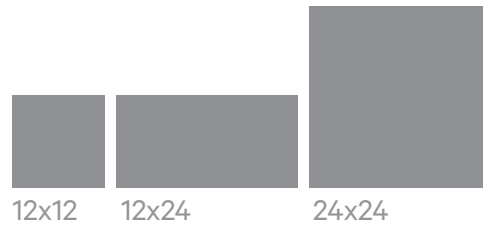

CITAL

BASALT BRUSHED

MARFIL / CI32606S

FEATURES

MATERIAL: Porcelain

BODY: Full-Body with Print

FINISHES: Matte Smooth, Soft Texture

SIZES AVAILABLE:

12x12

12x24

24x24

Custom sizes and cutting available.

OTHER COLORS AVAILABLE:

CI12606S

CI22606S

CI42606S