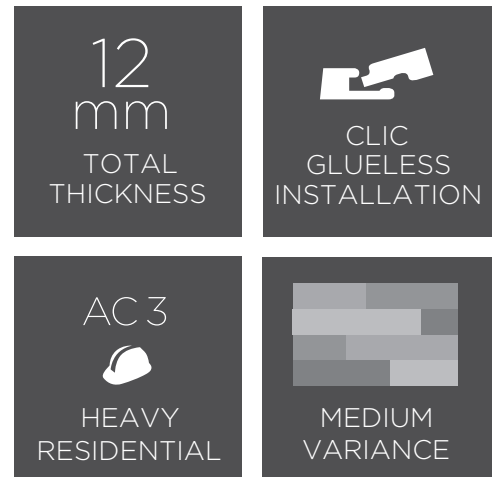

FEATURES

SURFACE TEXTURE	Light Texture
CLASS/AC RATING	AC3 Heavy Residential (Light Commercial)
FINISH	Lusso Luster™ (Matte Finish with Subtle Reflection)
TEXTURE	Light Brushed Surface
WIDTH	7 1/2" (191mm)
LENGTH	6' / 4' / 2' Random Lengths (1820mm /1210mm /610mm)
EDGE TYPE	Micro Bevel
INSTALLATION	Float, Click-Lock, Glueless
WARRANTY	25-Year Limited Residential
PACKAGING	15.28 sq.ft. per carton 6 pieces per carton Carton Weight: 37.5 lbs 17 kg per carton