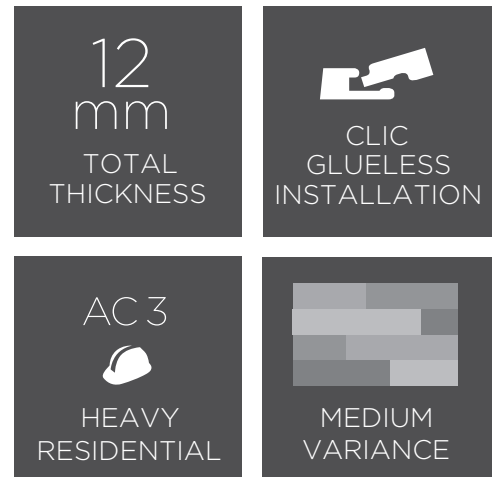

## FEATURES

<b>SURFACE TEXTURE</b>	Light Texture
<b>CLASS/AC RATING</b>	AC3 Heavy Residential (Light Commercial)
<b>FINISH</b>	Lusso Luster™ (Matte Finish with Subtle Reflection)
<b>TEXTURE</b>	Light Brushed Surface
<b>WIDTH</b>	7 1/2" (191mm)
<b>LENGTH</b>	6' / 4' / 2' Random Lengths (1820mm /1210mm /610mm)
<b>EDGE TYPE</b>	Micro Bevel
<b>INSTALLATION</b>	Float, Click-Lock, Glueless
<b>WARRANTY</b>	25-Year Limited Residential
<b>PACKAGING</b>	15.28 sq.ft. per carton 6 pieces per carton Carton Weight: 37.5 lbs 17 kg per carton

**\*WATERPROOF CORE AVAILABLE\***