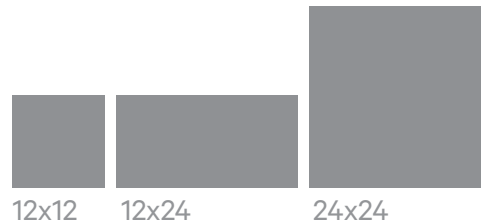

CITAL

BASALT BRUSHED

LAVA / CI82606S

FEATURES

MATERIAL: Porcelain

BODY: Full-Body with Print

FINISHES: Matte Smooth, Soft Texture

SIZES AVAILABLE:

12x12

12x24

24x24

Custom sizes and cutting available.

OTHER COLORS AVAILABLE:

CI12606S

CI22606S

CI32606S