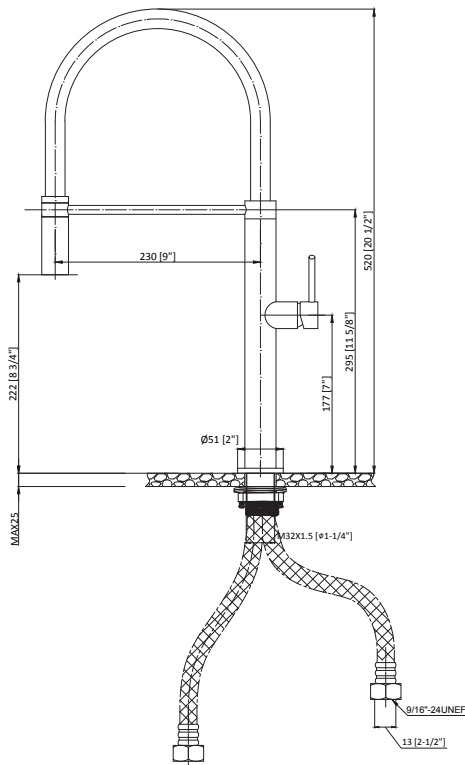

CODES AND STANDARDS

Meets or Exceeds:

ASME A112.18.1 / CSA B125.1

ICC/ANSI A117.1

AB 1953

cCUPC

NSF 61

CALGreen

CALGreen

FI9901F SS/ BNC