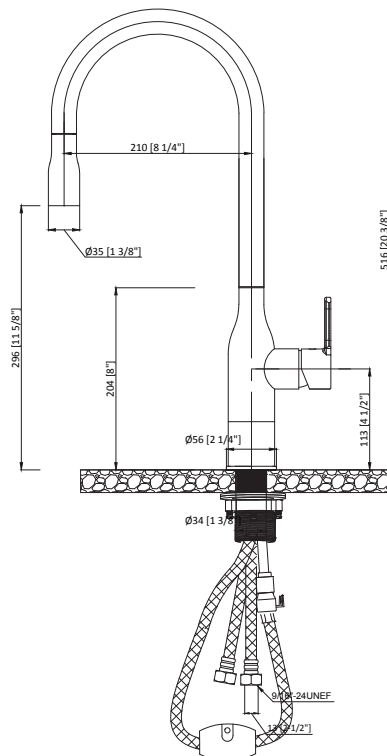

CODES AND STANDARDS

Meets or Exceeds:

ASME A112.18.1 / CSA B125.1

ICC/ANSI A117.1

AB 1953

cCUPC

NSF 61

CALGreen