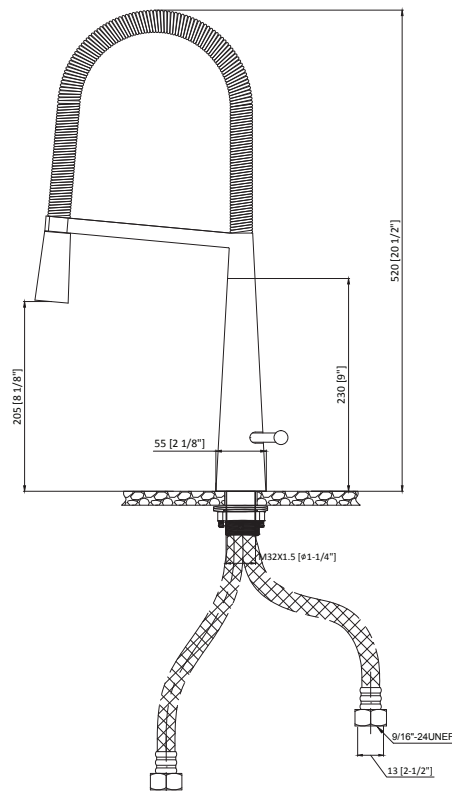

CODES AND STANDARDS

Meets or Exceeds:

ASME A112.18.1 / CSA B125.1

ICC/ANSI A117.1

AB 1953

cCUPC

NSF 61

CALGreen