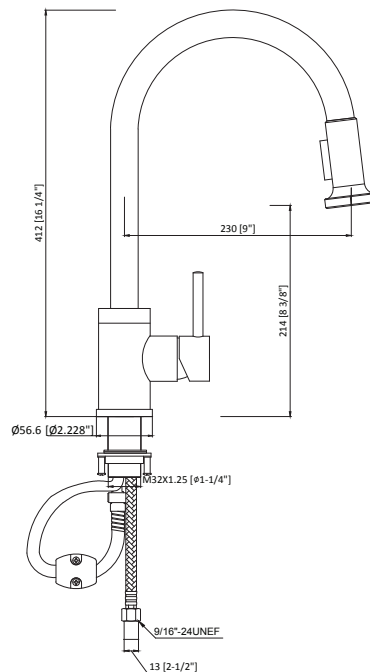

CALGreen

FI4007C BNC