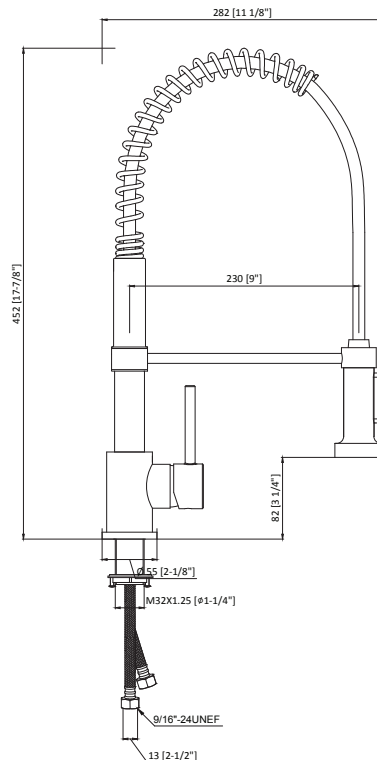

FI^{TM}ORE

www.fiorelife.com

TRAVAI

KITCHEN FAUCET

FI3107 BNC

FEATURES:

- Brushed Nickel or Polished Chrome Finish
- Solid Brass body and construction
- Single handle lever
- FiORE Temperature Recall. Faucet may be turned on and off at any temperature setting
- Dual-function, simple-touch control for easy stream-to-spray functionality
- Pull-down extension
- 360 degree spout rotation
- Single-hole installation

SUPPLIED ACCESSORIES:

- Solid brass kitchen faucet
- Hot and Cold braided steel supply hoses

CODES AND STANDARDS

Meets or Exceeds:

ASME A112.18.1 / CSA B125.1

ICC/ANSI A117.1

AB 1953

cCUPC

NSF 61

CALGreen

CALGreen

FI3107 BNC