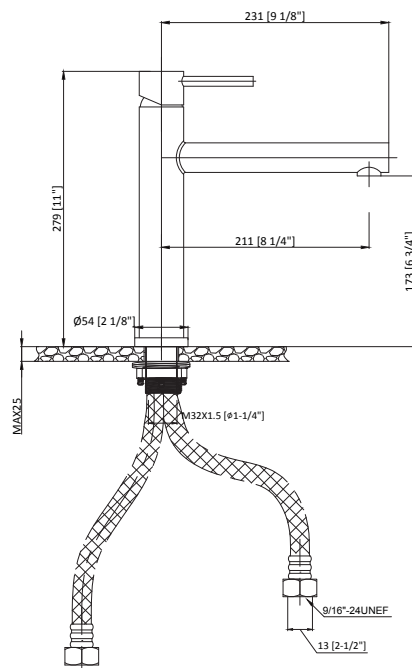

FI^{TM}ORE

www.fiorelife.com

MARK

KITCHEN FAUCET

FI2401 SS/ BNC

FEATURES:

- Brushed Nickel or Polished Chrome Finish
- T304 Stainless Steel body and construction
- Single handle lever
- FiORE Temperature Recall. Faucet may be turned on and off at any temperature setting
- 360 degree spout rotation
- Single-hole installation

SUPPLIED ACCESSORIES:

- Solid brass kitchen faucet
- Hot and Cold braided steel supply hoses

CODES AND STANDARDS

Meets or Exceeds:

ASME A112.18.1 / CSA B125.1

ICC/ANSI A117.1

AB 1953

cCUPC

NSF 61

CALGreen

CALGreen

FI2401 SS/ BNC