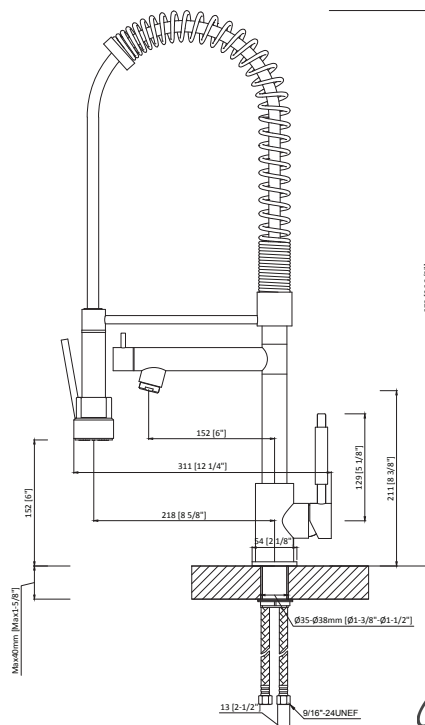

FI^{TM}ORE

www.fiorelife.com

TRAVAI PRO+

KITCHEN FAUCET

FI2207C BNC

FEATURES:

- Brushed Nickel or Polished Chrome Finish
- Solid Brass body and construction
- Single handle lever
- FiORE Temperature Recall. Faucet may be turned on and off at any temperature setting
- Dual-function, simple-touch control for easy stream-to-spray functionality
- Pull-down extension
- 360 degree spout rotation
- Single-hole installation

SUPPLIED ACCESSORIES:

- Solid brass kitchen faucet
- Hot and Cold braided steel supply hoses

CODES AND STANDARDS

Meets or Exceeds:

ASME A112.18.1 / CSA B125.1

ICC/ANSI A117.1

AB 1953

cCUPC

NSF 61

CALGreen

CALGreen

FI2207C BNC