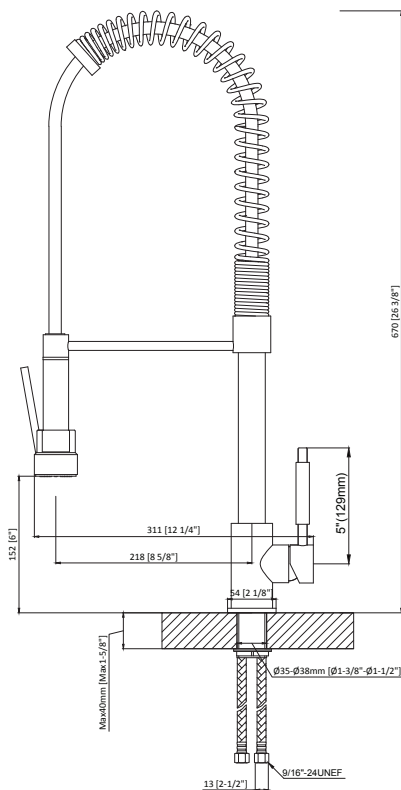

FI^{TM}ORE

www.fiorelife.com

TRAVAI PRO

KITCHEN FAUCET

FI2207 BNC

FEATURES:

- Brushed Nickel or Polished Chrome Finish
- Solid Brass body and construction
- Single handle lever
- FiORE Temperature Recall. Faucet may be turned on and off at any temperature setting
- Dual-function, simple-touch control for easy stream-to-spray functionality
- Pull-down extension
- 360 degree spout rotation
- Single-hole installation

SUPPLIED ACCESSORIES:

- Solid brass kitchen faucet
- Hot and Cold braided steel supply hoses

CODES AND STANDARDS

Meets or Exceeds:

ASME A112.18.1 / CSA B125.1

ICC/ANSI A117.1

AB 1953

cCUPC

NSF 61

CALGreen

CALGreen

FI2207 BNC