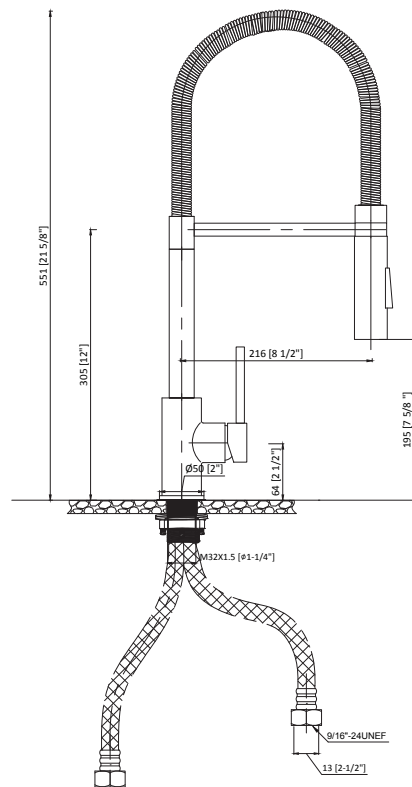

CODES AND STANDARDS

Meets or Exceeds:

ASME A112.18.1 / CSA B125.1

ICC/ANSI A117.1

AB 1953

cCUPC

NSF 61

CALGreen

CALGreen

FI1301 SS/ BNC