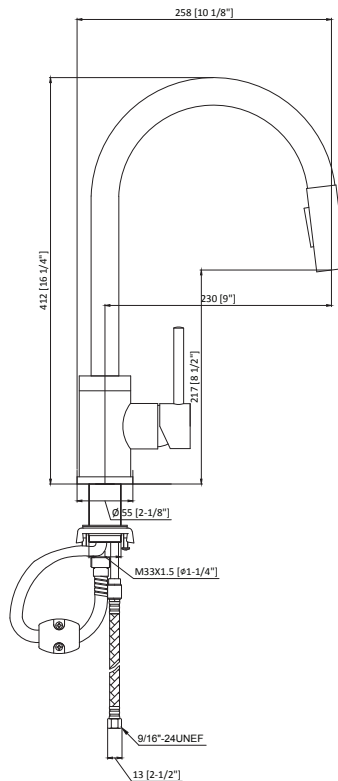

CODES AND STANDARDS

Meets or Exceeds:

ASME A112.18.1 / CSA B125.1

ICC/ANSI A117.1

AB 1953

cCUPC

NSF 61

CALGreen