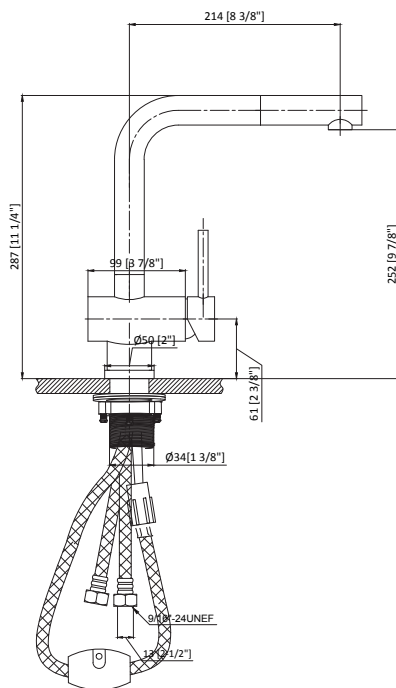

CALGreen

FI1035 SS/ BNC