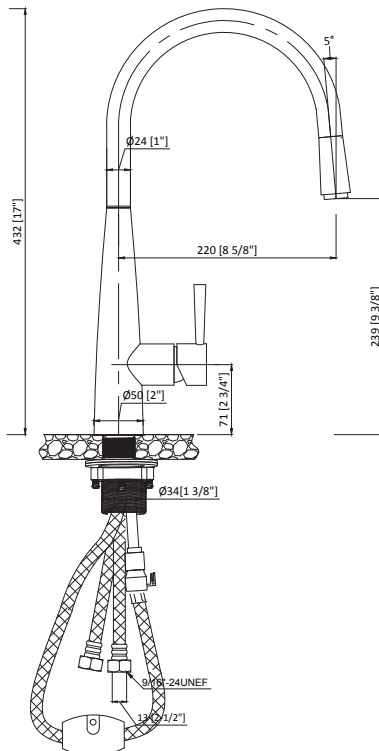

CODES AND STANDARDS

Meets or Exceeds:

ASME A112.18.1 / CSA B125.1

ICC/ANSI A117.1

AB 1953

cCUPC

NSF 61

CALGreen