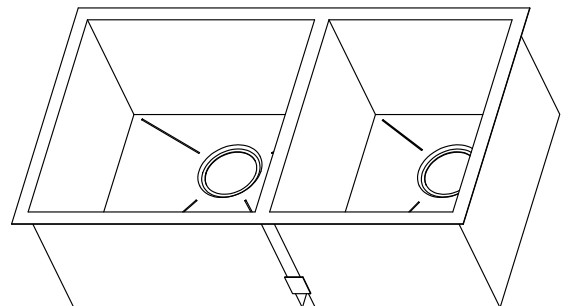

Heavy duty sound guard absorption and undercoating

Micro Corner /Zero Radius- Perfectly straight interior corners for a truly avant-garde look.

Exterior dimensions: 32" x 18" / 813mm x 457mm

Interior dimensions: 16" x 16" / 407mm x 407mm
13" x 16" / 330mm x 407mm

Bowl Depth: 10"

SUPPLIED ACCESSORIES:

Cut-out template

Mounting brackets

Fiore Premium Basket strainer

Fiore Bottom Rinse Grid and Protector

FI95300700