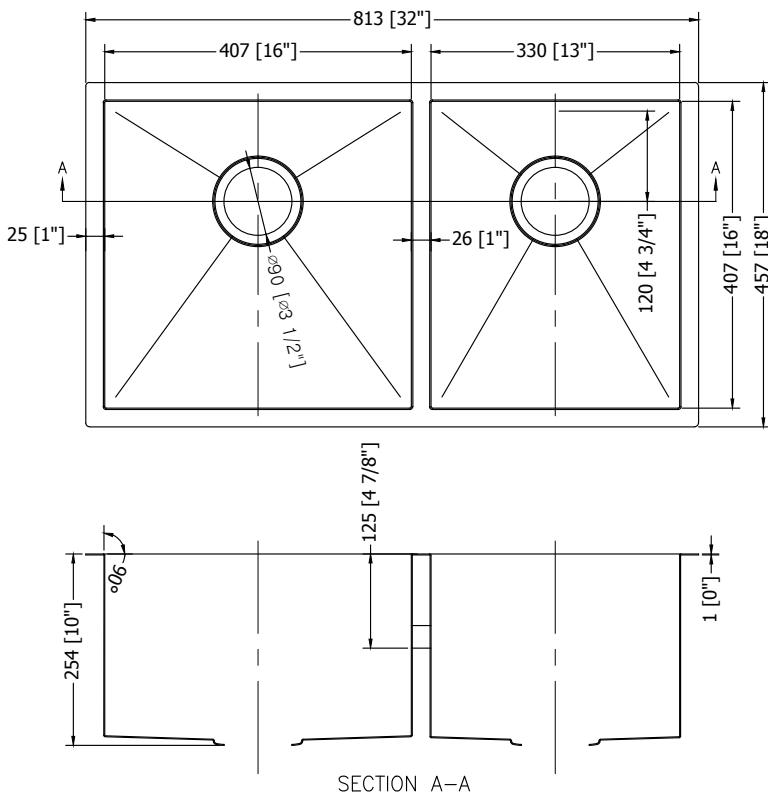

Heavy duty sound guard absorption and undercoating

Micro Corner /Zero Radius- Perfectly straight interior corners for a truly avant-garde look.

Exterior dimensions: 32" x 18" / 813mm x 457mm

Interior dimensions: 16" x 16" / 407mm x 407mm
13" x 16" / 330mm x 407mm

Bowl Depth: 10"

SUPPLIED ACCESSORIES:

Cut-out template

Mounting brackets

Fiore Premium Basket strainer

Fiore Bottom Rinse Grid and Protector

FI95300700