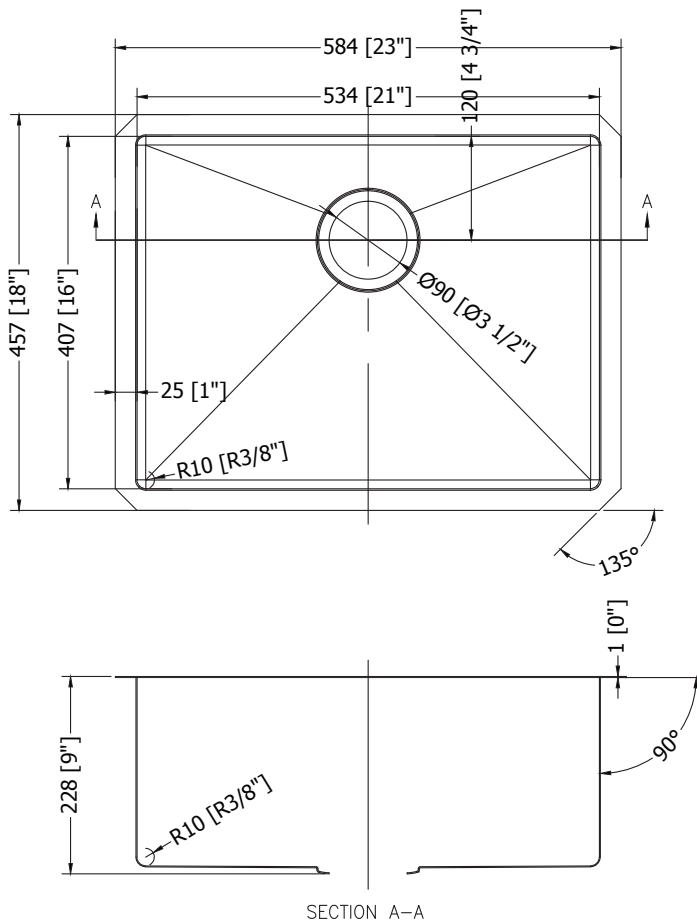

Heavy duty sound guard absorption and undercoating

Relaxed Corner /10mm Radius- A subtle curved corner for an easy to clean contemporary look.

Exterior dimensions: 23" x 18" / 584mm x 457mm

Interior dimensions: 21" x 16" / 534mm x 407mm

Bowl Depth: 9"

SUPPLIED ACCESSORIES:

Cut-out template

Mounting brackets

Fiore Premium Basket strainer

Fiore Bottom Rinse Grid and Protector

FI95106810