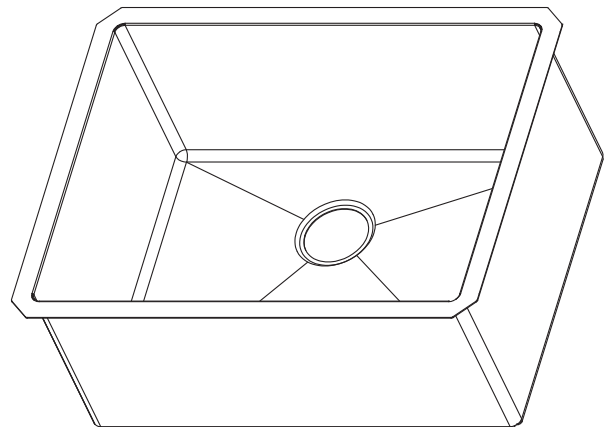

Heavy duty sound guard absorption and undercoating

Relaxed Corner /10mm Radius- A subtle curved corner for an easy to clean contemporary look.

Exterior dimensions: 23" x 18" / 584mm x 457mm

Interior dimensions: 21" x 16" / 534mm x 407mm

Bowl Depth: 9"

SUPPLIED ACCESSORIES:

Cut-out template

Mounting brackets

Fiore Premium Basket strainer

Fiore Bottom Rinse Grid and Protector

FI95106810