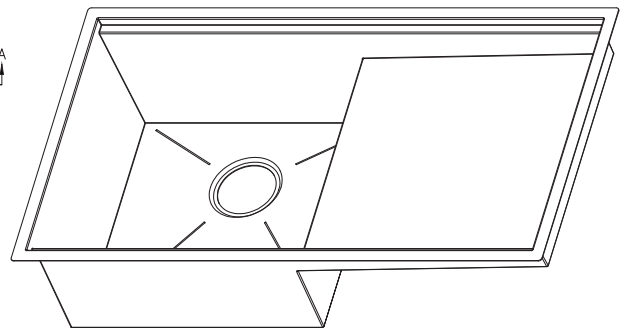

Heavy duty sound guard absorption and undercoating

Micro Corner /Zero Radius- Perfectly straight interior corners for a truly avant-garde look.

Exterior dimensions: 33 1/4" x 18 1/2" / 840mm x 470mm

Interior dimensions: 17 3/4" x 16 7/8" / 449.9mm x 430mm
13 3/4" x 16 7/8" / 350mm x 430mm

Bowl Depth: 10"

SUPPLIED ACCESSORIES:

Cut-out template

Mounting brackets

Fiore Premium Basket strainer

Fiore Bottom Rinse Grid and Protector

FI915001S00