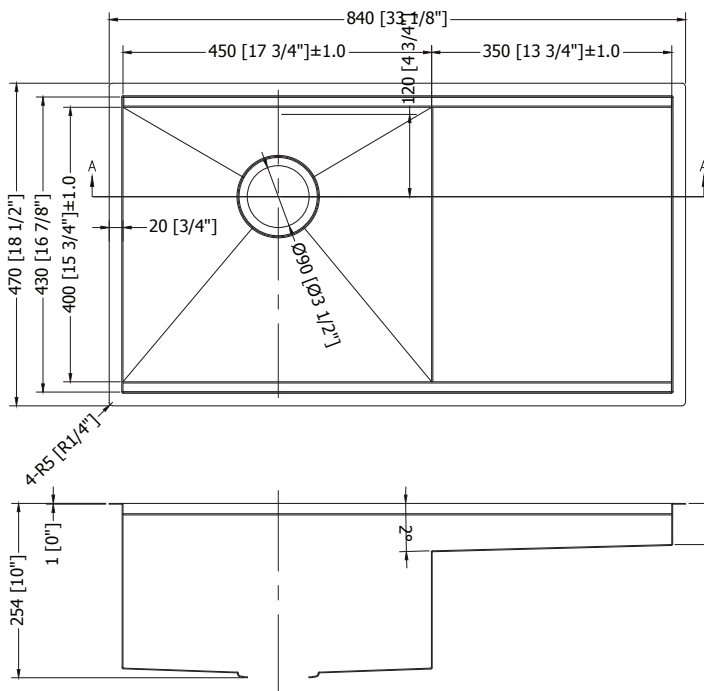

Heavy duty sound guard absorption and undercoating

Micro Corner /Zero Radius- Perfectly straight interior corners for a truly avant-garde look.

Exterior dimensions: 33 1/4" x 18 1/2" / 840mm x 470mm

Interior dimensions: 17 3/4" x 16 7/8" / 449.9mm x 430mm
13 3/4" x 16 7/8" / 350mm x 430mm

Bowl Depth: 10"

SUPPLIED ACCESSORIES:

Cut-out template

Mounting brackets

Fiore Premium Basket strainer

Fiore Bottom Rinse Grid and Protector

FI915001S00