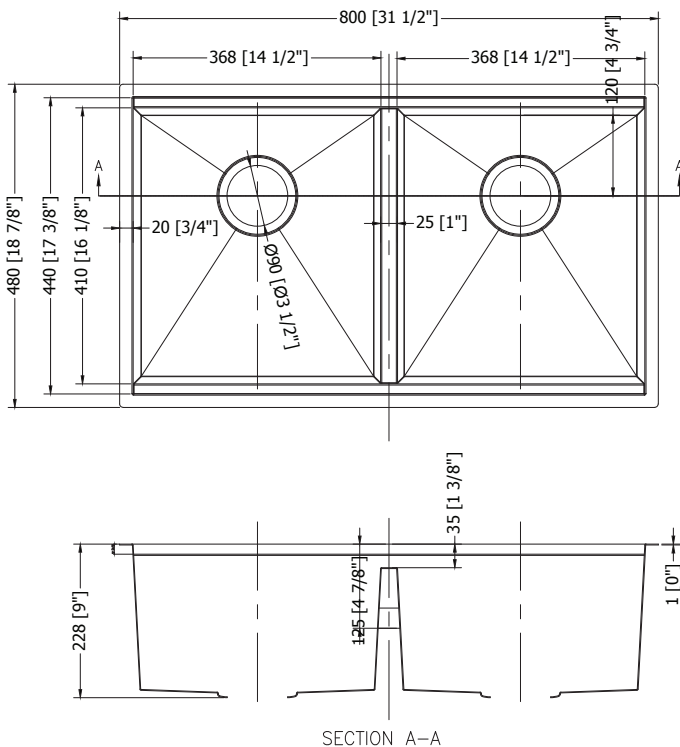

Heavy duty sound guard absorption and undercoating

Micro Corner /Zero Radius- Perfectly straight interior corners for a truly avant-garde look.

Exterior dimensions: 31 1/2" x 18 7/8" / 800mm x 480mm

Interior dimensions: 14 1/2" x 17 3/8" / 368mm x 440mm
14 1/2" x 17 3/8" / 368mm x 440mm

Bowl Depth: 9"

SUPPLIED ACCESSORIES:

Cut-out template

Mounting brackets

Fiore Premium Basket strainer

Fiore Bottom Rinse Grid and Protector

FI91300500