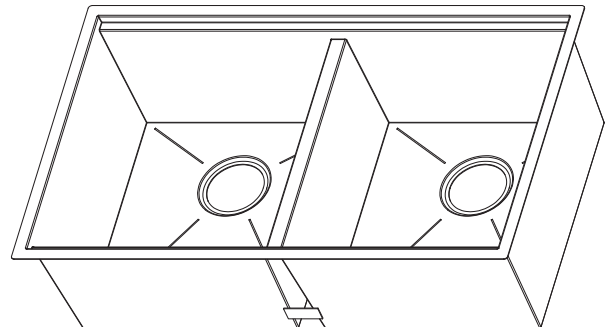

Heavy duty sound guard absorption and undercoating

Micro Corner /Zero Radius- Perfectly straight interior corners for a truly avant-garde look.

Exterior dimensions: 31 1/2" x 18 7/8" / 800mm x 480mm

Interior dimensions: 14 1/2" x 17 3/8" / 368mm x 440mm
14 1/2" x 17 3/8" / 368mm x 440mm

Bowl Depth: 9"

SUPPLIED ACCESSORIES:

Cut-out template

Mounting brackets

Fiore Premium Basket strainer

Fiore Bottom Rinse Grid and Protector

FI91300500