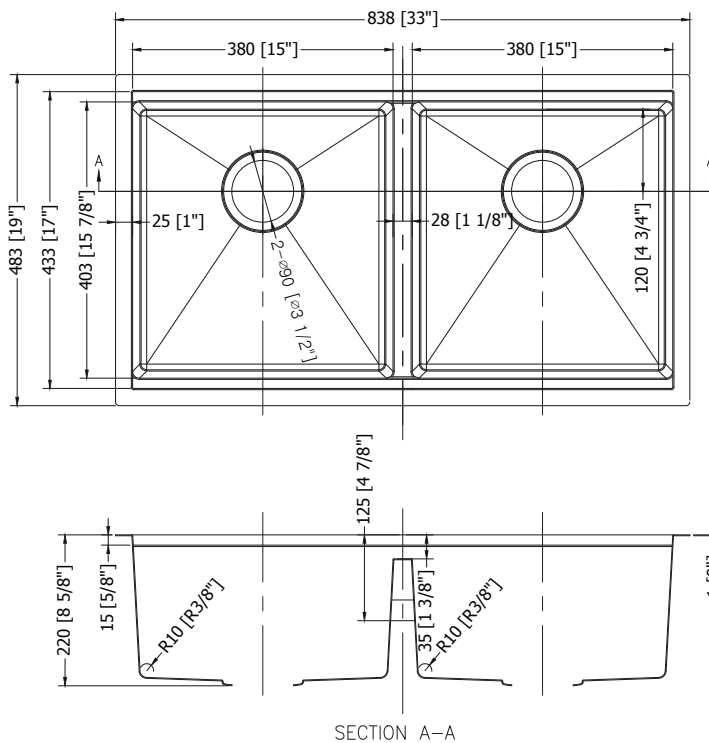

Heavy duty sound guard absorption and undercoating

Relaxed Corner /10mm Radius- A subtle curved corner for an easy to clean contemporary look.

Exterior dimensions: 33" x 19" / 838mm x 483mm

Interior dimensions: 15" x 17" / 379.9mm x 433mm
15" x 17" / 379.9mm x 433mm

Bowl Depth: 8 5/8"

SUPPLIED ACCESSORIES:

Cut-out template

Mounting brackets

Fiore Premium Basket strainer

Fiore Bottom Rinse Grid and Protector

FI91300210