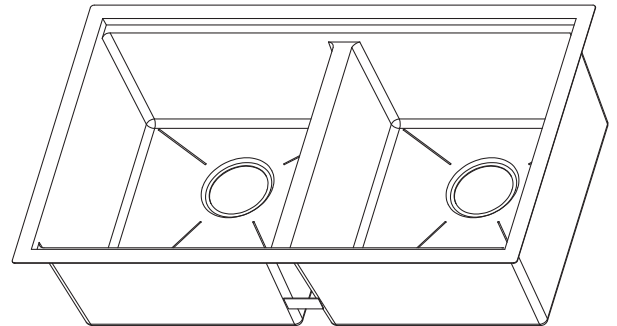

Heavy duty sound guard absorption and undercoating

Relaxed Corner /10mm Radius- A subtle curved corner for an easy to clean contemporary look.

Exterior dimensions: 33" x 19" / 838mm x 483mm

Interior dimensions: 15" x 17" / 379.9mm x 433mm
15" x 17" / 379.9mm x 433mm

Bowl Depth: 8 5/8"

SUPPLIED ACCESSORIES:

Cut-out template

Mounting brackets

Fiore Premium Basket strainer

Fiore Bottom Rinse Grid and Protector

FI91300210