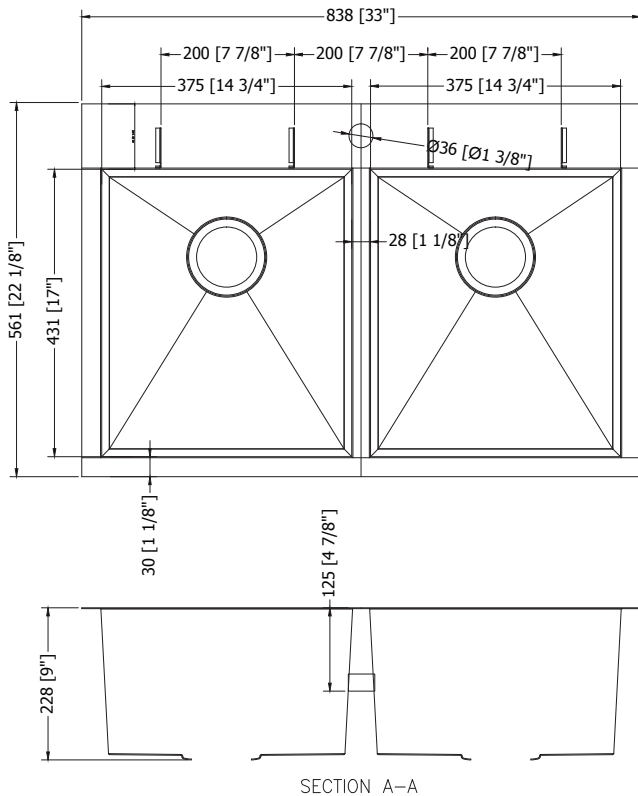

FIORE™

www.fiorelife.com

ARTI

KITCHEN SINK

FI90302800

FEATURES:

16 gauge premium 304 grade stainless steel (18/10 Chromium/Nickel)

Satin Polish Finish

Heavy duty sound guard absorption and undercoating

Micro Corner /Zero Radius- Perfectly straight interior corners for a truly avant-garde look.

Exterior dimensions: 33" x 22 1/8" / 838mm x 561mm

Interior dimensions: 14 3/4" x 17" / 375mm x 431mm
14 3/4" x 17" / 375mm x 431mm

Bowl Depth: 9"

SUPPLIED ACCESSORIES:

Cut-out template

Mounting brackets

Fiore Premium Basket strainer

Fiore Bottom Rinse Grid and Protector

FI90302800