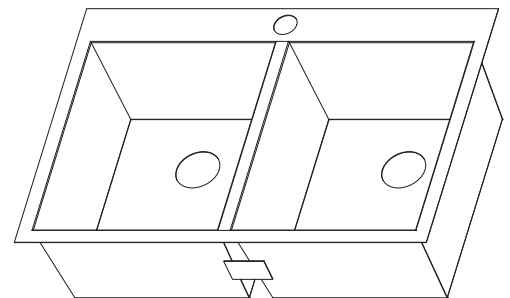

FIORE™

www.fiorelife.com

ARTI

KITCHEN SINK

FI90302800

FEATURES:

16 gauge premium 304 grade stainless steel (18/10 Chromium/Nickel)

Satin Polish Finish

Heavy duty sound guard absorption and undercoating

Micro Corner /Zero Radius- Perfectly straight interior corners for a truly avant-garde look.

Exterior dimensions: 33" x 22 1/8" / 838mm x 561mm

Interior dimensions: 14 3/4" x 17" / 375mm x 431mm
14 3/4" x 17" / 375mm x 431mm

Bowl Depth: 9"

SUPPLIED ACCESSORIES:

Cut-out template

Mounting brackets

Fiore Premium Basket strainer

Fiore Bottom Rinse Grid and Protector

FI90302800