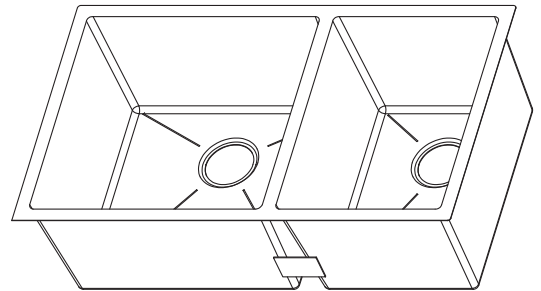

Exterior dimensions: 33" x 19" / 838mm x 483mm

Interior dimensions: 17 1/2" x 17" / 445mm x 433mm  
12 1/2" x 17" / 317mm x 433mm

Bowl Depth: 10"

## SUPPLIED ACCESSORIES:

Cut-out template

Mounting brackets

Fiore Premium Basket strainer

Fiore Bottom Rinse Grid and Protector

SECTION A-A

FI90301400