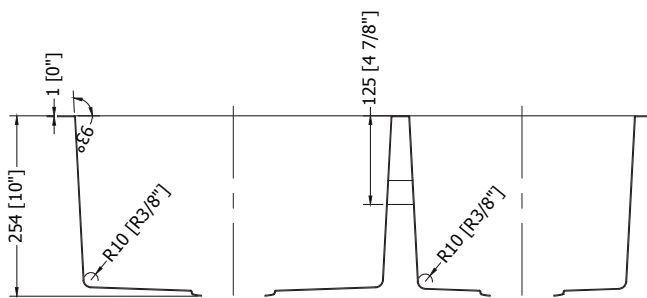

SUPPLIED ACCESSORIES:

Cut-out template

Mounting brackets

Fiore Premium Basket strainer

Fiore Bottom Rinse Grid and Protector

SECTION A-A