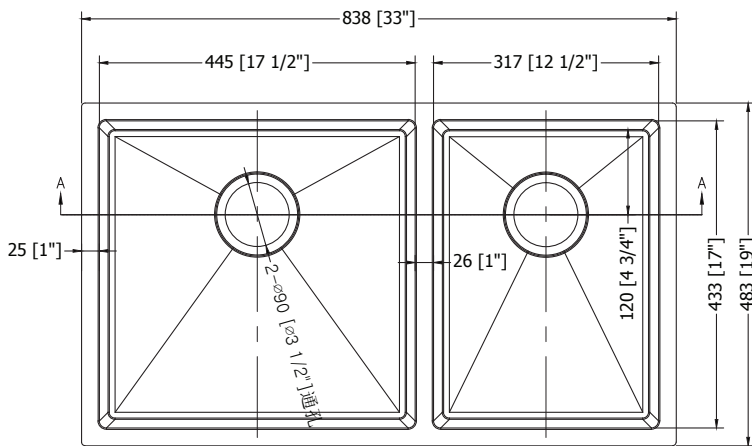

SUPPLIED ACCESSORIES:

Cut-out template

Mounting brackets

Fiore Premium Basket strainer

Fiore Bottom Rinse Grid and Protector

SECTION A-A