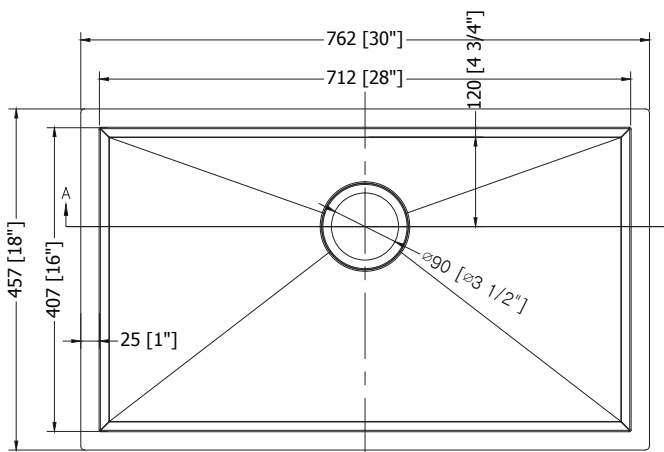

Heavy duty sound guard absorption and undercoating

Micro Corner /Zero Radius- Perfectly straight interior corners for a truly avant-garde look.

Exterior dimensions: 30" x 18" / 762mm x 457mm

Interior dimensions: 28" x 16" / 712mm x 407mm

Bowl Depth: 9"

SUPPLIED ACCESSORIES:

Cut-out template

Mounting brackets

Fiore Premium Basket strainer

Fiore Bottom Rinse Grid and Protector

SECTION A-A

FI90200200