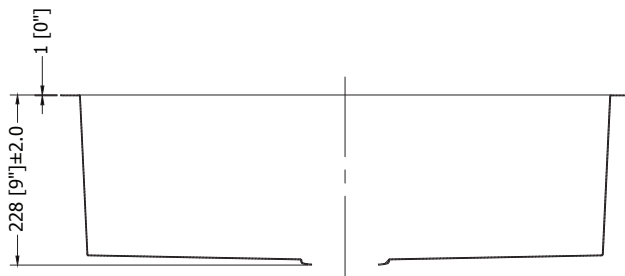

Heavy duty sound guard absorption and undercoating

Micro Corner /Zero Radius- Perfectly straight interior corners for a truly avant-garde look.

Exterior dimensions: 30" x 18" / 762mm x 457mm

Interior dimensions: 28" x 16" / 712mm x 407mm

Bowl Depth: 9"

SUPPLIED ACCESSORIES:

Cut-out template

Mounting brackets

Fiore Premium Basket strainer

Fiore Bottom Rinse Grid and Protector

SECTION A-A

FI90200200