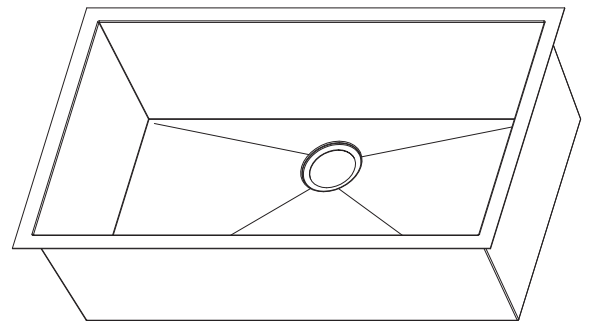

Heavy duty sound guard absorption and undercoating

Micro Corner /Zero Radius- Perfectly straight interior corners for a truly avant-garde look.

Exterior dimensions: 30" x 18" / 762mm x 457mm

Interior dimensions: 28" x 16" / 712mm x 407mm

Bowl Depth: 9"

SUPPLIED ACCESSORIES:

Cut-out template

Mounting brackets

Fiore Premium Basket strainer

Fiore Bottom Rinse Grid and Protector

SECTION A-A

FI90200200