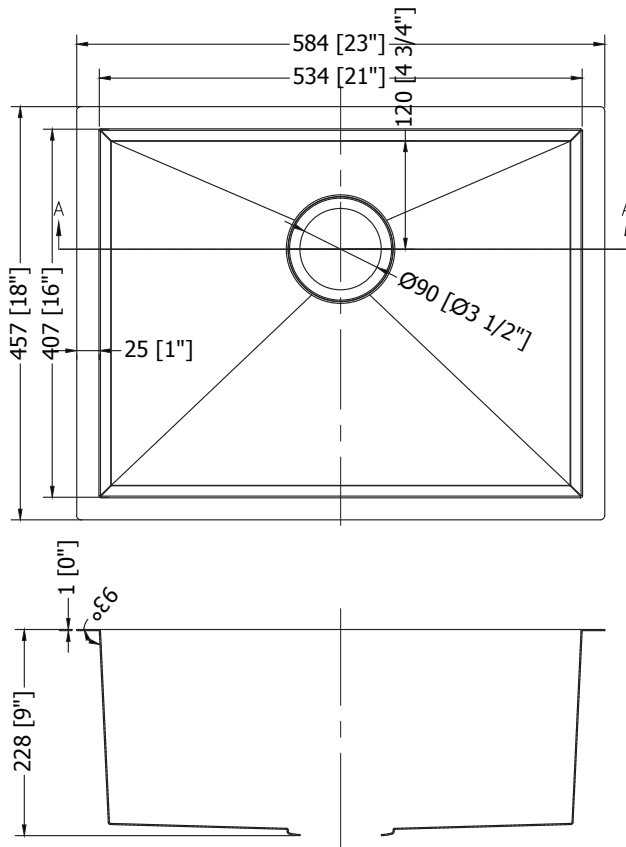

Exterior dimensions: 23" x 18" / 584mm x 457mm

Interior dimensions: 21" x 16" / 534mm x 407mm

Bowl Depth: 9"

SUPPLIED ACCESSORIES:

Cut-out template

Mounting brackets

Fiore Premium Basket strainer

Fiore Bottom Rinse Grid and Protector