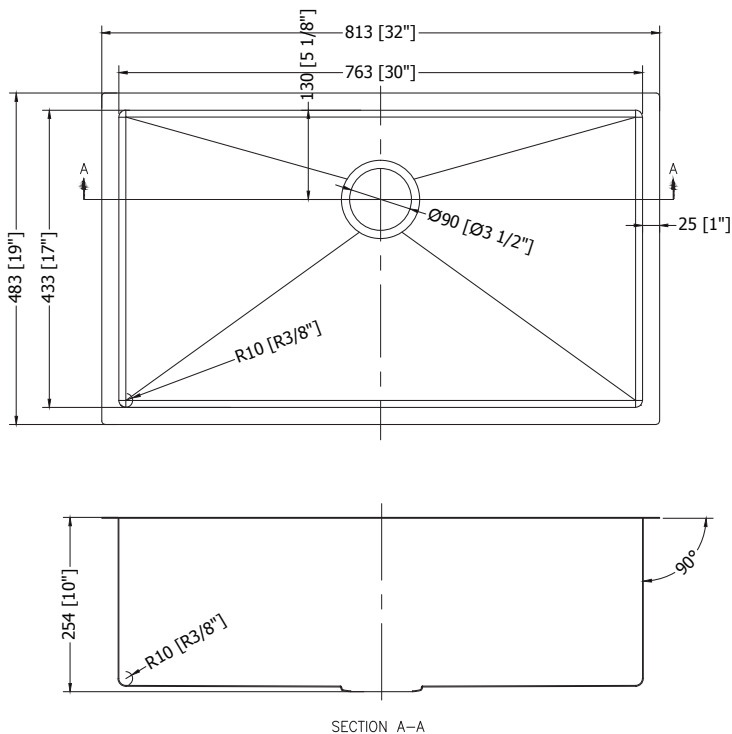

Heavy duty sound guard absorption and undercoating

Relaxed Corner /10mm Radius- A subtle curved corner for an easy to clean contemporary look.

Exterior dimensions: 32" x 19" / 813mm x 438mm

Interior dimensions: 30" x 17" / 763mm x 433mm

Bowl Depth: 10"

SUPPLIED ACCESSORIES:

Cut-out template

Mounting brackets

Fiore Premium Basket strainer

Fiore Bottom Rinse Grid and Protector

FI3219S10