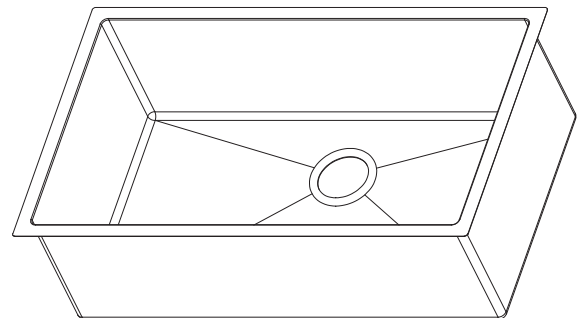

Heavy duty sound guard absorption and undercoating

Relaxed Corner /10mm Radius- A subtle curved corner for an easy to clean contemporary look.

Exterior dimensions: 32" x 19" / 813mm x 438mm

Interior dimensions: 30" x 17" / 763mm x 433mm

Bowl Depth: 10"

SUPPLIED ACCESSORIES:

Cut-out template

Mounting brackets

Fiore Premium Basket strainer

Fiore Bottom Rinse Grid and Protector

FI3219S10