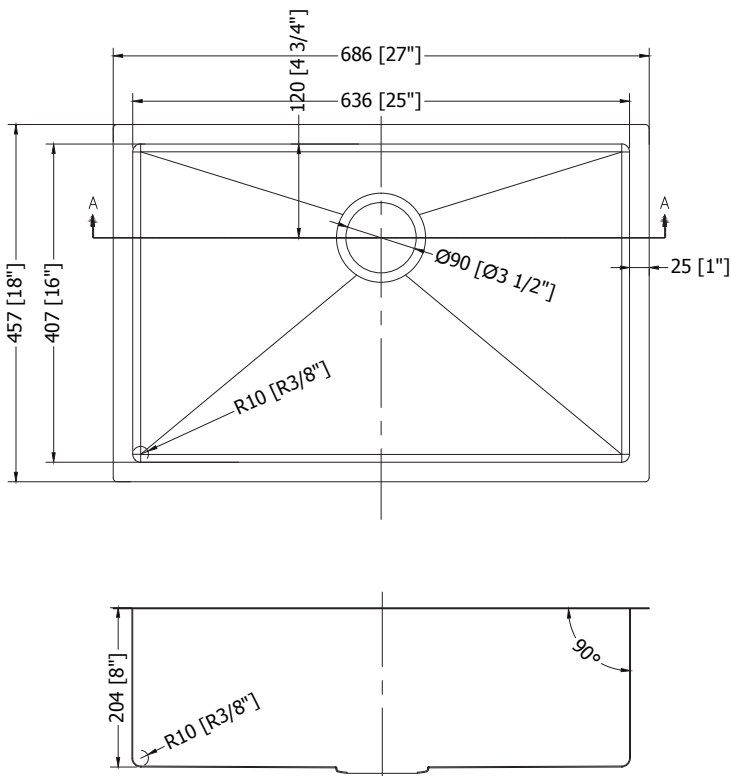

IDRO

KITCHEN SINK

FI271810

FEATURES:

16 gauge premium 304 grade stainless steel (18/10 Chromium/Nickel)

Satin Polish Finish

Heavy duty sound guard absorption and undercoating

Relaxed Corner /10mm Radius- A subtle curved corner for an easy to clean contemporary look.

Exterior dimensions: 27" x 18" / 685.8mm x 457.2mm

Interior dimensions: 25" x 16" / 635.8mm x 407.2mm

Bowl Depth: 8"

SUPPLIED ACCESSORIES:

Cut-out template

Mounting brackets

Fiore Premium Basket strainer

Fiore Bottom Rinse Grid and Protector