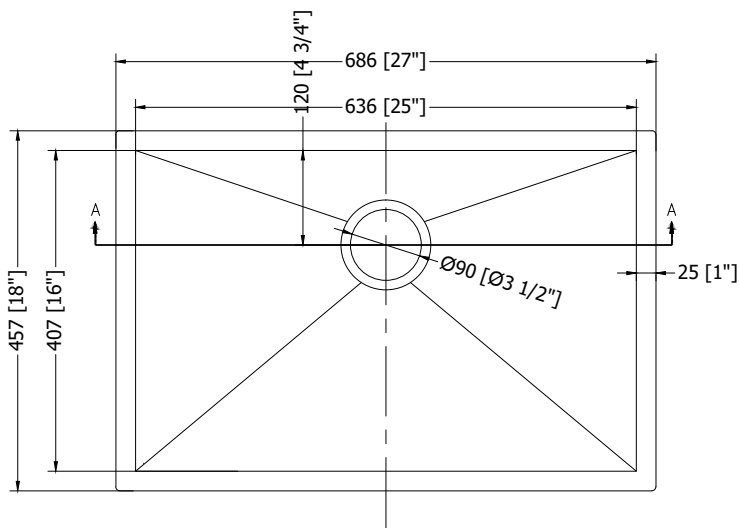

Exterior dimensions: 27" x 18" / 685.8mm x 457.2mm

Interior dimensions: 25" x 16" / 635.8mm x 407.2mm

Bowl Depth: 10"

SUPPLIED ACCESSORIES:

Cut-out template

Mounting brackets

Fiore Premium Basket strainer

Fiore Bottom Rinse Grid and Protector