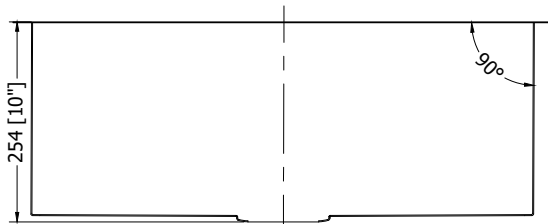

Exterior dimensions: 27" x 18" / 685.8mm x 457.2mm

Interior dimensions: 25" x 16" / 635.8mm x 407.2mm

Bowl Depth: 10"

SUPPLIED ACCESSORIES:

Cut-out template

Mounting brackets

Fiore Premium Basket strainer

Fiore Bottom Rinse Grid and Protector